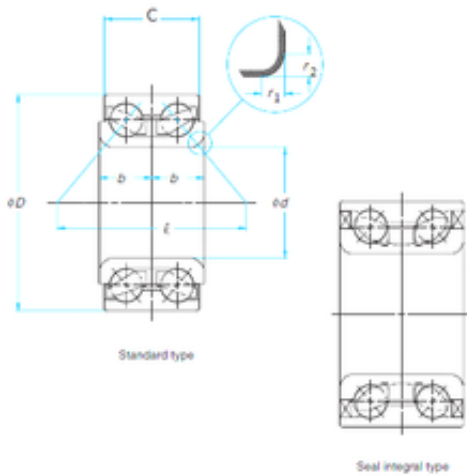

## BEARING Driveshaft USA CORP.

32 mm x 73 mm x 54 mm FAG SA1008 angular contact ball bearings

Bearing No. SA1008

Size	32x73x54 mm
Bore Diameter	32 mm
Outer Diameter	73 mm
Width	54 mm
d	32 mm
D	73 mm
B	54 mm

SA1008 Bearing 2D drawings and 3D CAD models