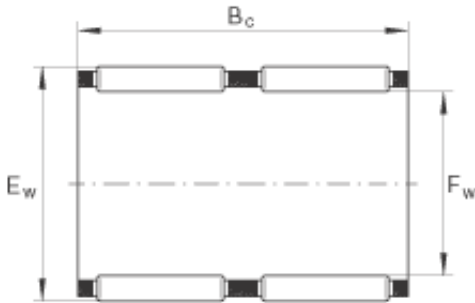

BEARING Driveshaft USA CORP.

INA K75X83X35-ZW needle roller bearings

K75X83X35-ZW Bearing 2D drawings and 3D CAD models

Bearing No. K75X83X35-ZW

Size	75x83x35 mm
Bore Diameter	75 mm
Outer Diameter	83 mm
Width	35 mm
F_w	75 mm
E_w	83 mm
B_c	35 mm
m	182 g / Weight
C_r	63000 N / Dynamic load rating (radial)
C_{or}	147000 N / Static load rating (radial)
C_{ur}	19900 N / Fatigue limit load, radial
n_G	6200 1/min / Limiting speed
n_B	3950 1/min / Reference speed
Category	Bearings
Inventory	0.0
Manufacturer Name	SCHAEFFLER GROUP
Minimum Buy Quantity	N/A
Weight / Kilogram	0.182
Product Group	B04144