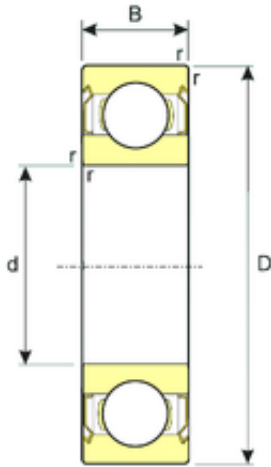

BEARING Driveshaft USA CORP.

30 mm x 47 mm x 9 mm ISB SS 61906-ZZ deep groove ball bearings

Bearing No. SS 61906-ZZ

Size	30x47x9 mm
Bore Diameter	30 mm
Outer Diameter	47 mm
Width	9 mm
d	30 mm
D	47 mm
B	9 mm
C	9 mm
Weight	0,048 Kg
Basic dynamic load rating (C)	7,11 kN
Basic static load rating (C0)	4,9 kN

SS 61906-ZZ Bearing 2D drawings and 3D CAD models