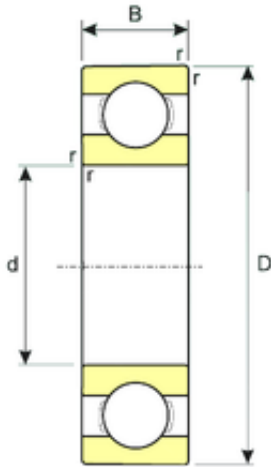

## BEARING Driveshaft USA CORP.

1000 mm x 1220 mm x 100 mm ISB 618/1000  
MA deep groove ball bearings

Bearing No. 618/1000 MA

|                               |                  |
|-------------------------------|------------------|
| Size                          | 1000x1220x100 mm |
| Bore Diameter                 | 1000 mm          |
| Outer Diameter                | 1220 mm          |
| Width                         | 100 mm           |
| d                             | 1000 mm          |
| D                             | 1220 mm          |
| B                             | 100 mm           |
| C                             | 100 mm           |
| Weight                        | 245 Kg           |
| Basic dynamic load rating (C) | 624,3 kN         |
| Basic static load rating (C0) | 1765 kN          |
| (Grease) Lubrication Speed    | 459 r/min        |

618/1000 MA Bearing 2D drawings and 3D CAD models